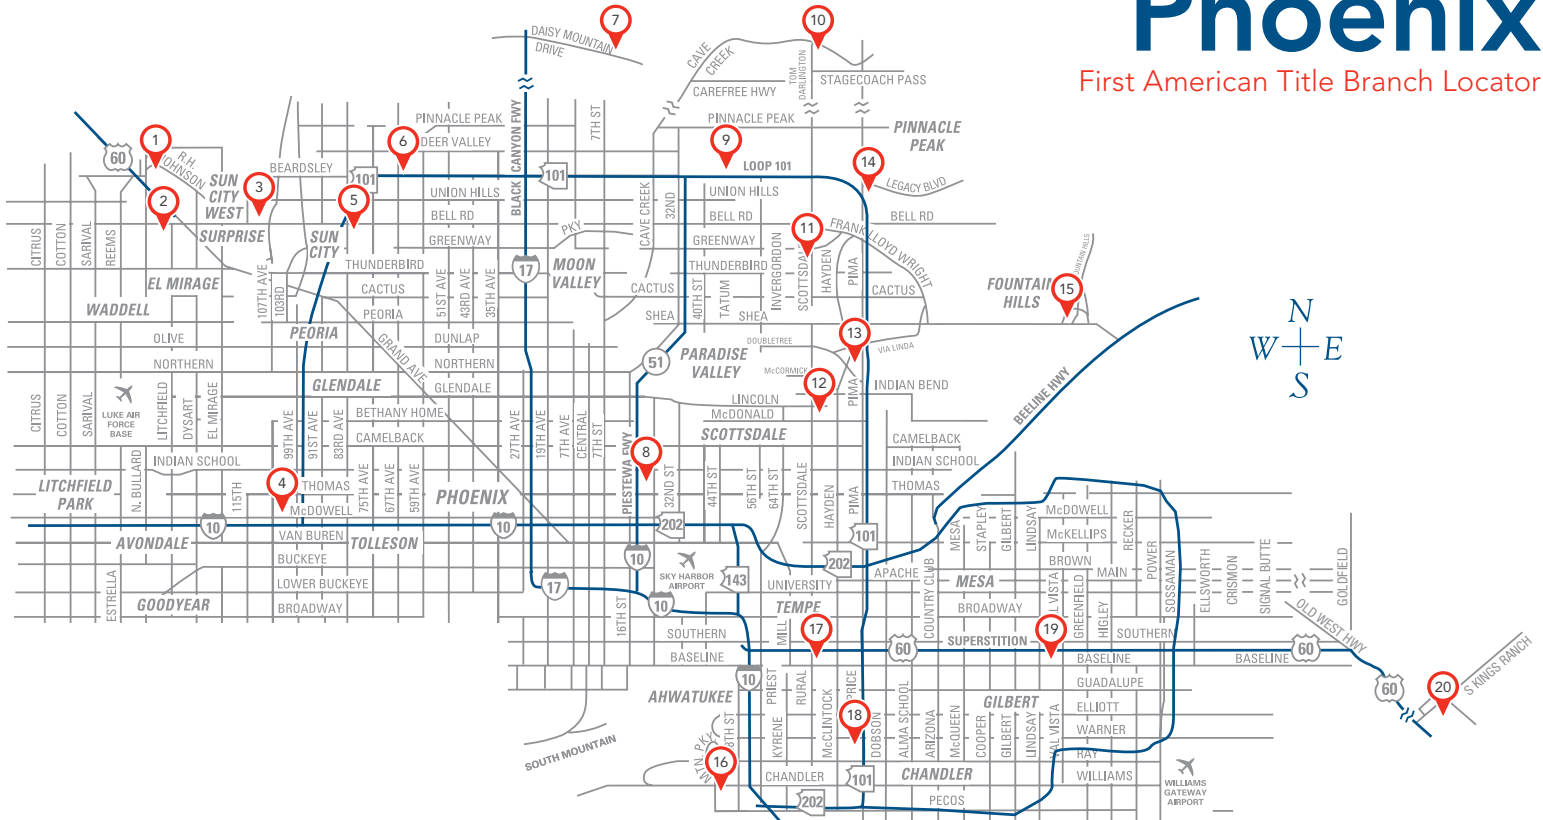

Metro Phoenix

First American Title Branch Locator

1 SUN CITY WEST MEEKER

623.299.3644 | Fax 877.858.8099
13940 W. Meeker Blvd, #135
Sun City West, AZ 85375
S of RH Johnson Blvd/
W side of Meeker Blvd

2 SURPRISE