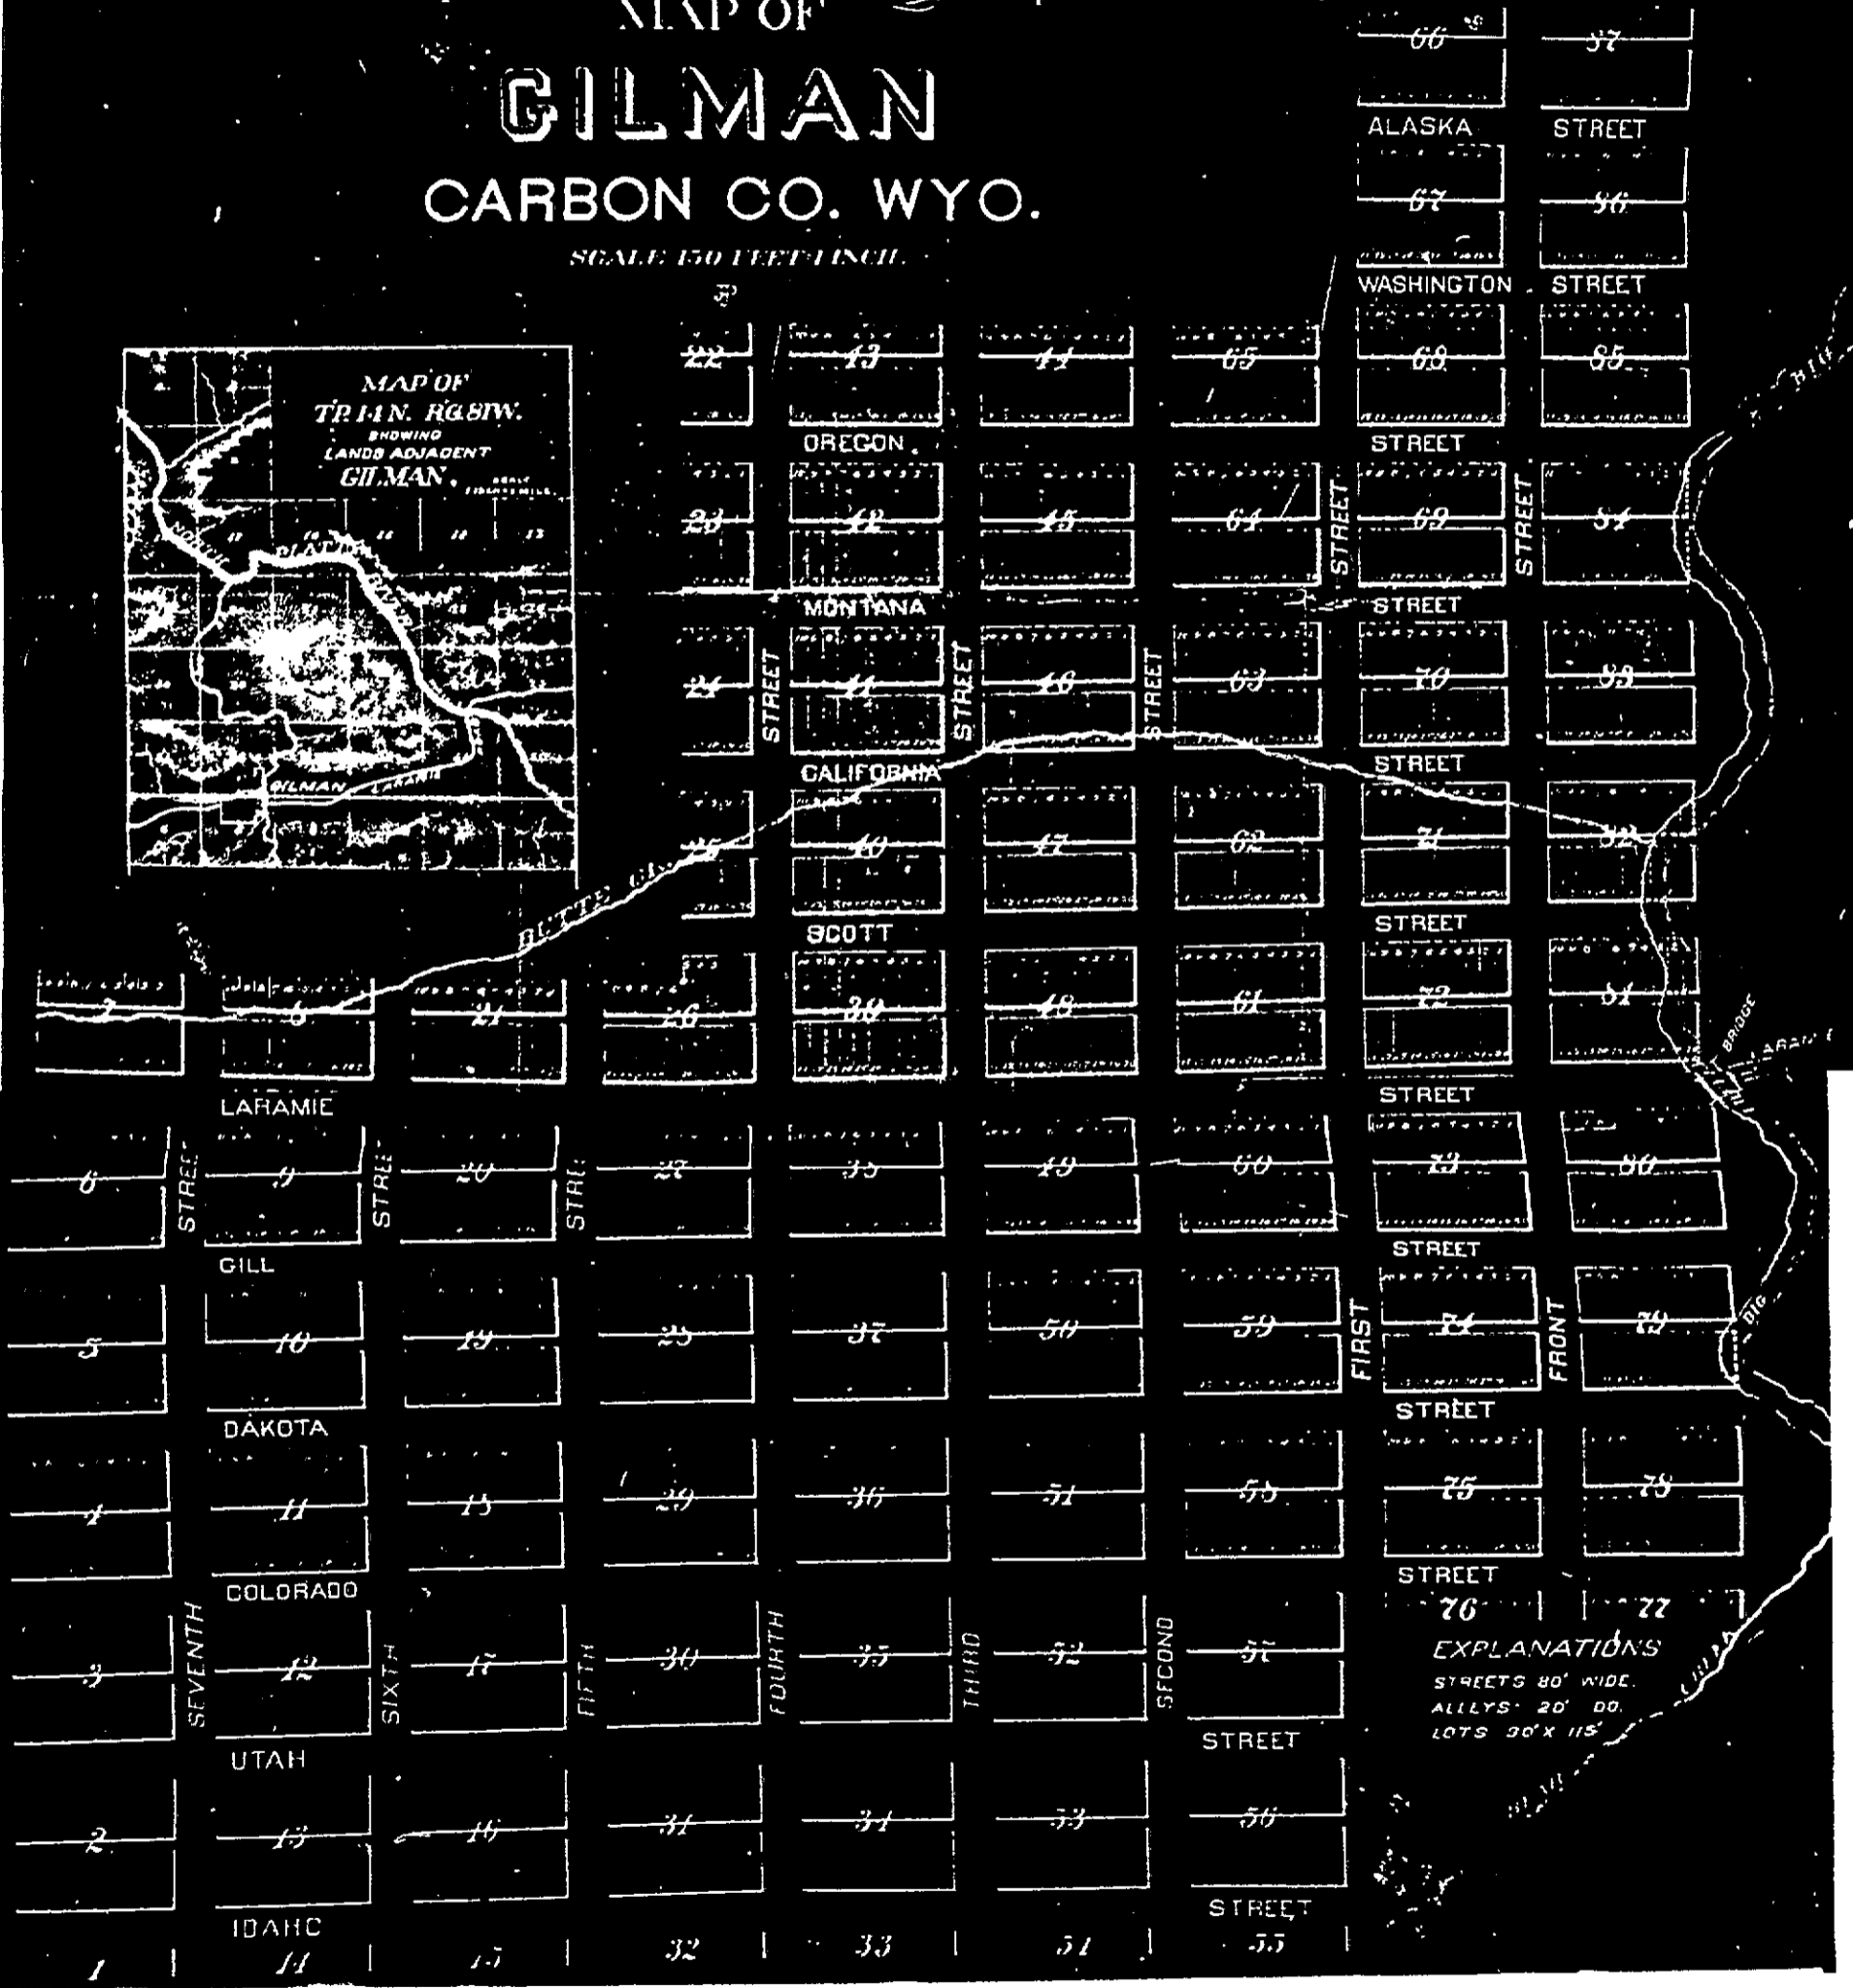

MAP OF
GILMAN
 CARBON CO. WYO.
 SCALE 150 FEET INCH.

EXPLANATIONS
 STREETS 80' WIDE.
 ALLYS 20' DO.
 LOTS 50' X 115'